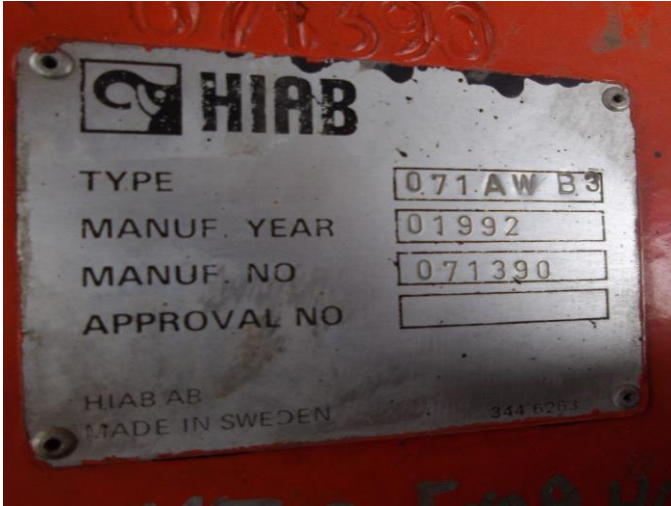

ID : ULC012
TYPE OF EQUIPMENT : Loader Crane

DATE : December 2014
LOCATION : CE Asia
STATUS : Used

PICTURE :

Crane Information

Make : HIAB
Model : 071AW B3

Y.O.M. : 1992
Serial No. : 071390

Technical Specification

Hydraulic Ext. : 2
Manual Ext. : NIL
Rotation Angle : 400 DEGREE
Operating Pressure : 225 BAR

Hydraulic Reach : 4.64 M
Manual Reach : NIL
Oil Flow : 30 L/MIN
Crane Weight : 1085 KG

Crane Dimension

Length : 2410 mm/L

Width : 523 mm/W

Height : 1990 mm/H

Lifting Performance	
Outreach	Capacity
1.8 M	3870 KG
2.0 M	3370 KG
3.7 M	2000 KG
5.4 M	1300 KG
7.0 M	1000 KG